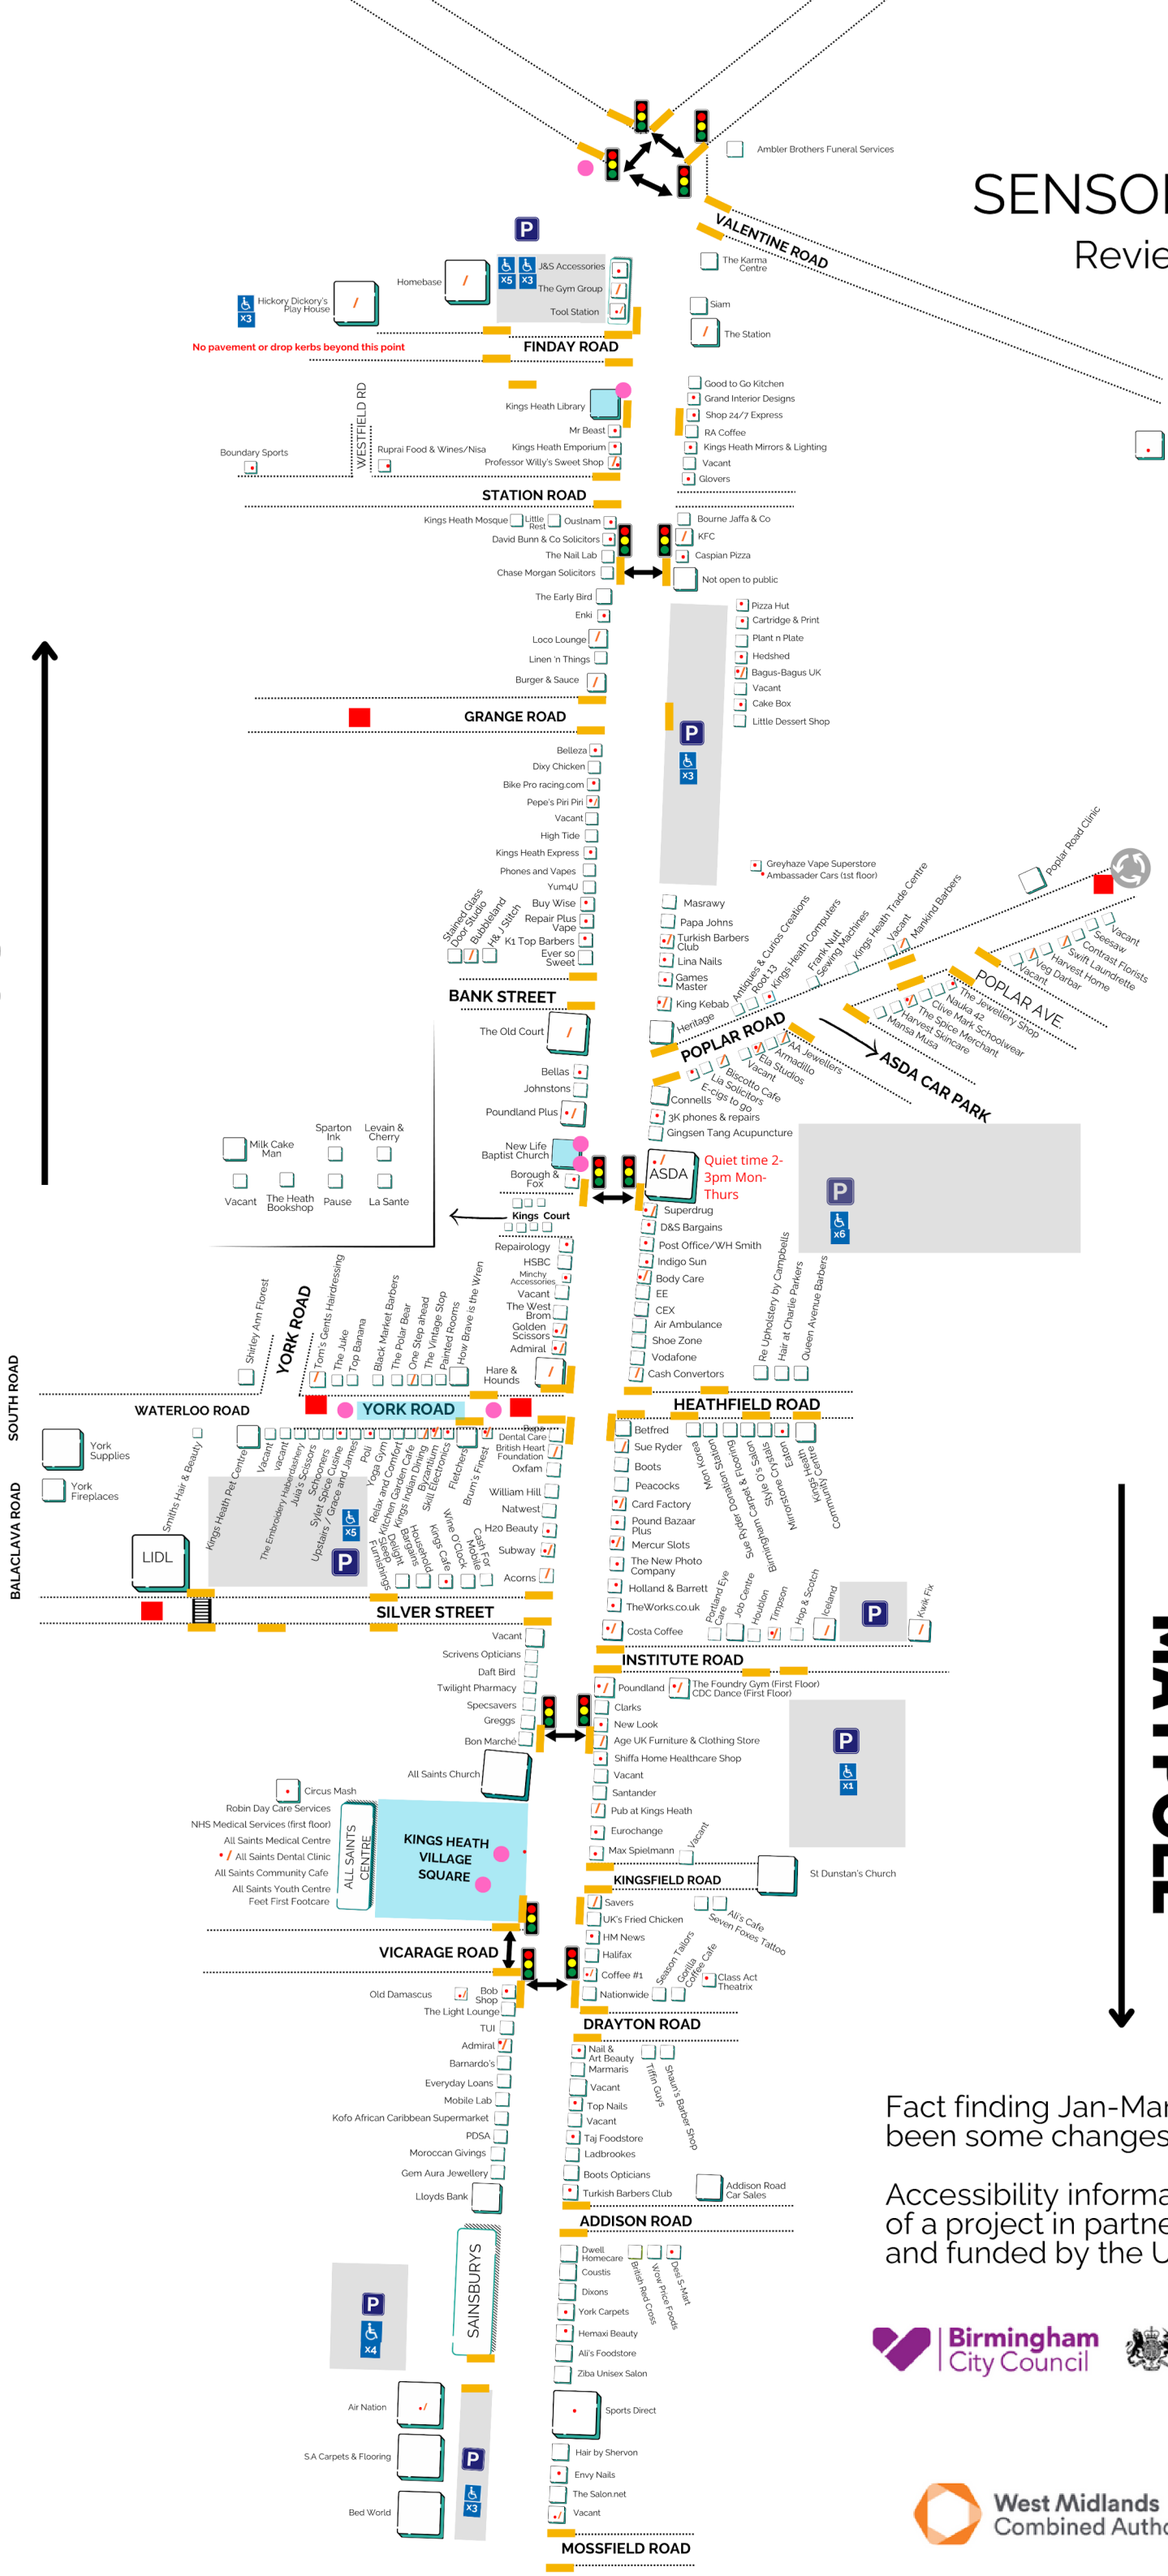

SENSORY SENSITIVITY

Reviewed by individual with high sensory needs

TOWARDS MOSELEY

TOWARDS MAYPOLE

- Potential sensory sensitivity (Light)
- / Potential sensory sensitivity (Noise)
- Road closed to cars (LTN)
- ♿ Blue Badge parking spaces
- Benches
- ▤ Zebra crossing
- 🚦 Pelican crossing
- ▬ Drop kerbs
- Quieter places

Fact finding Jan-March 2024. There may have been some changes made since.

Accessibility information was collected as part of a project in partnership with Our Scene CIC and funded by the UK Shared Prosperity Fund.