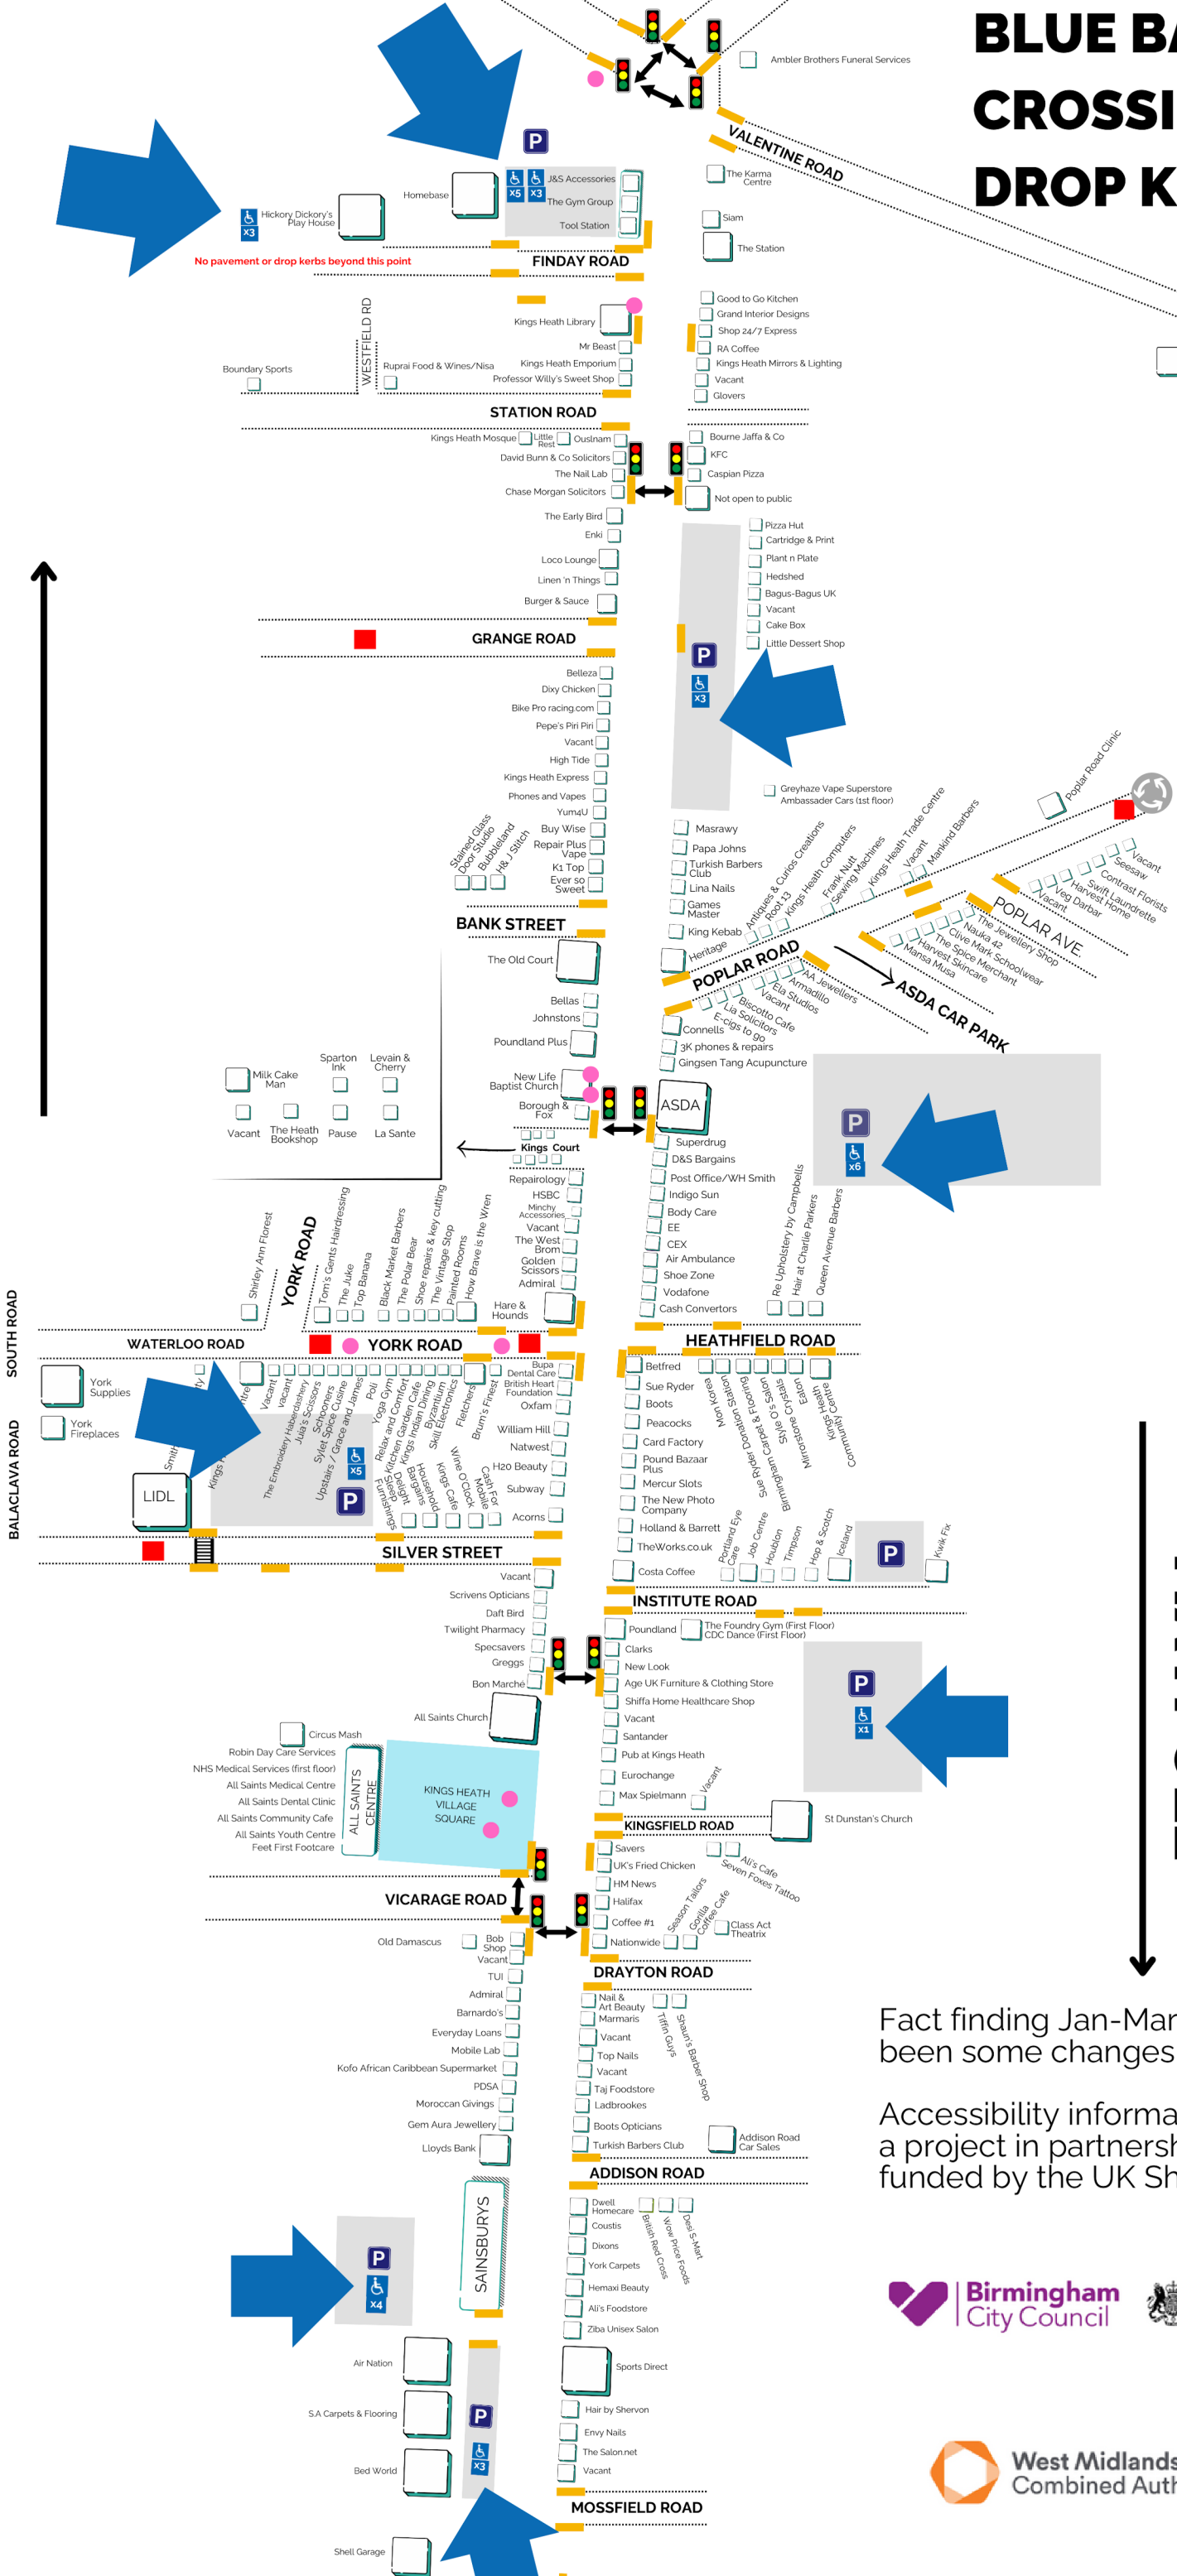

# BLUE BADGE PARKING CROSSINGS DROP KERBS

**TOWARDS  
MOSELEY**

- Blue Badge Parking
- Road closed to cars (LTN)
- Blue Badge parking spaces
- Benches
- Zebra crossing
- Pelican crossing
- Drop kerbs
- Landscaped area with seating

**TOWARDS  
MAYPOLE**

Fact finding Jan-March 2024. There may have been some changes made since.

Accessibility information was collected as part of a project in partnership with Our Scene CIC and funded by the UK Shared Prosperity Fund.